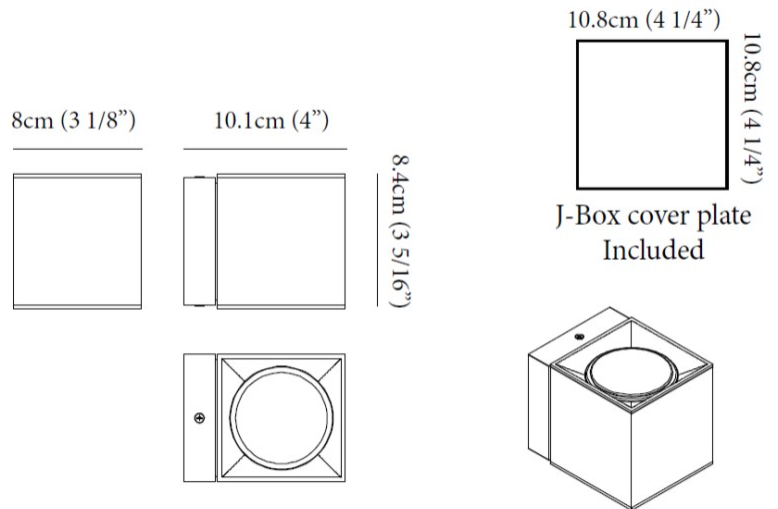

DAU SINGLE COVERED SURFACE

D93081-

base number _____
Finish Options _____

1. To build a product code in our configurator select the specify button on the base model # product page
2. To build a manual product code on this datasheet choose from the options listed below in blue font and add the suffix to the base model #

GENERAL

Series: Dau _____
Subseries: Dau Single Covered _____
Brand: Milan _____
Division: Design _____
Mounting Type: Surface _____
Mounting Location: Wall _____
Subcategory: Downlight _____

PHYSICAL

Shape: Cube _____
Length (mm): 80 _____
Length (in): 3 1/8 _____
Height (mm): 84 _____
Depth (mm): 101 _____
Height (in): 3 1/3 _____
Depth (in): 4 _____
Extension (mm): 101 _____
Extension (in): 4 _____
Light Distribution: Direct _____
Weight (kg): 0.82 _____
Weight (lbs): 1.81 _____
Fixture Finish: BAL / MWL / BSL _____
Fixture Material: Extruded Aluminum _____

ELECTRICAL

Number of Lamps: 1 _____
Lamp Type: LED Retrofit _____
Lamp Shape: MR16 _____
Bulb Included: Bulb Not Included _____
Max. Wattage Per Lamp (W): 4 _____
Lamp Base: GU10 _____
Input Voltage (V): 120Vac Direct Line _____

LED

OPTICAL

RATINGS AND CERTIFICATIONS

Certified By: Certified for North American Standards _____
IP rating: IP20 _____